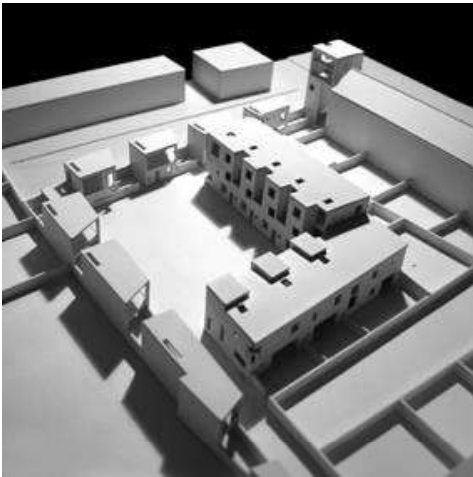

DESIGN PRECEDENT : MEDIUM DENSITY HOUSING

DESIGN PRECEDENT : MEDIUM DENSITY HOUSING

DESIGN PRECEDENT : MEDIUM DENSITY HOUSING

CAPE TOWN, SOUTH AFRICA

IYER URBAN DESIGN STUDIO, GAPP ARCHITECTS & URBAN DESIGNERS, & VELA VKE

MARCH 04, 2009

DESIGN PRECEDENT : MEDIUM DENSITY HOUSING

PORT ELIZABETH, SOUTH AFRICA

IYER URBAN DESIGN STUDIO, GAPP ARCHITECTS & URBAN DESIGNERS, & VELA VKE

DESIGN PRECEDENT : MEDIUM DENSITY HOUSING

PORT ELIZABETH, SOUTH AFRICA

IYER URBAN DESIGN STUDIO, GAPP ARCHITECTS & URBAN DESIGNERS, & VELA VKE

DESIGN PRECEDENT : MEDIUM DENSITY HOUSING

DISTRICT SIX

BOOKAAP

DISTRICT SIX

CAPE TOWN, SOUTH AFRICA